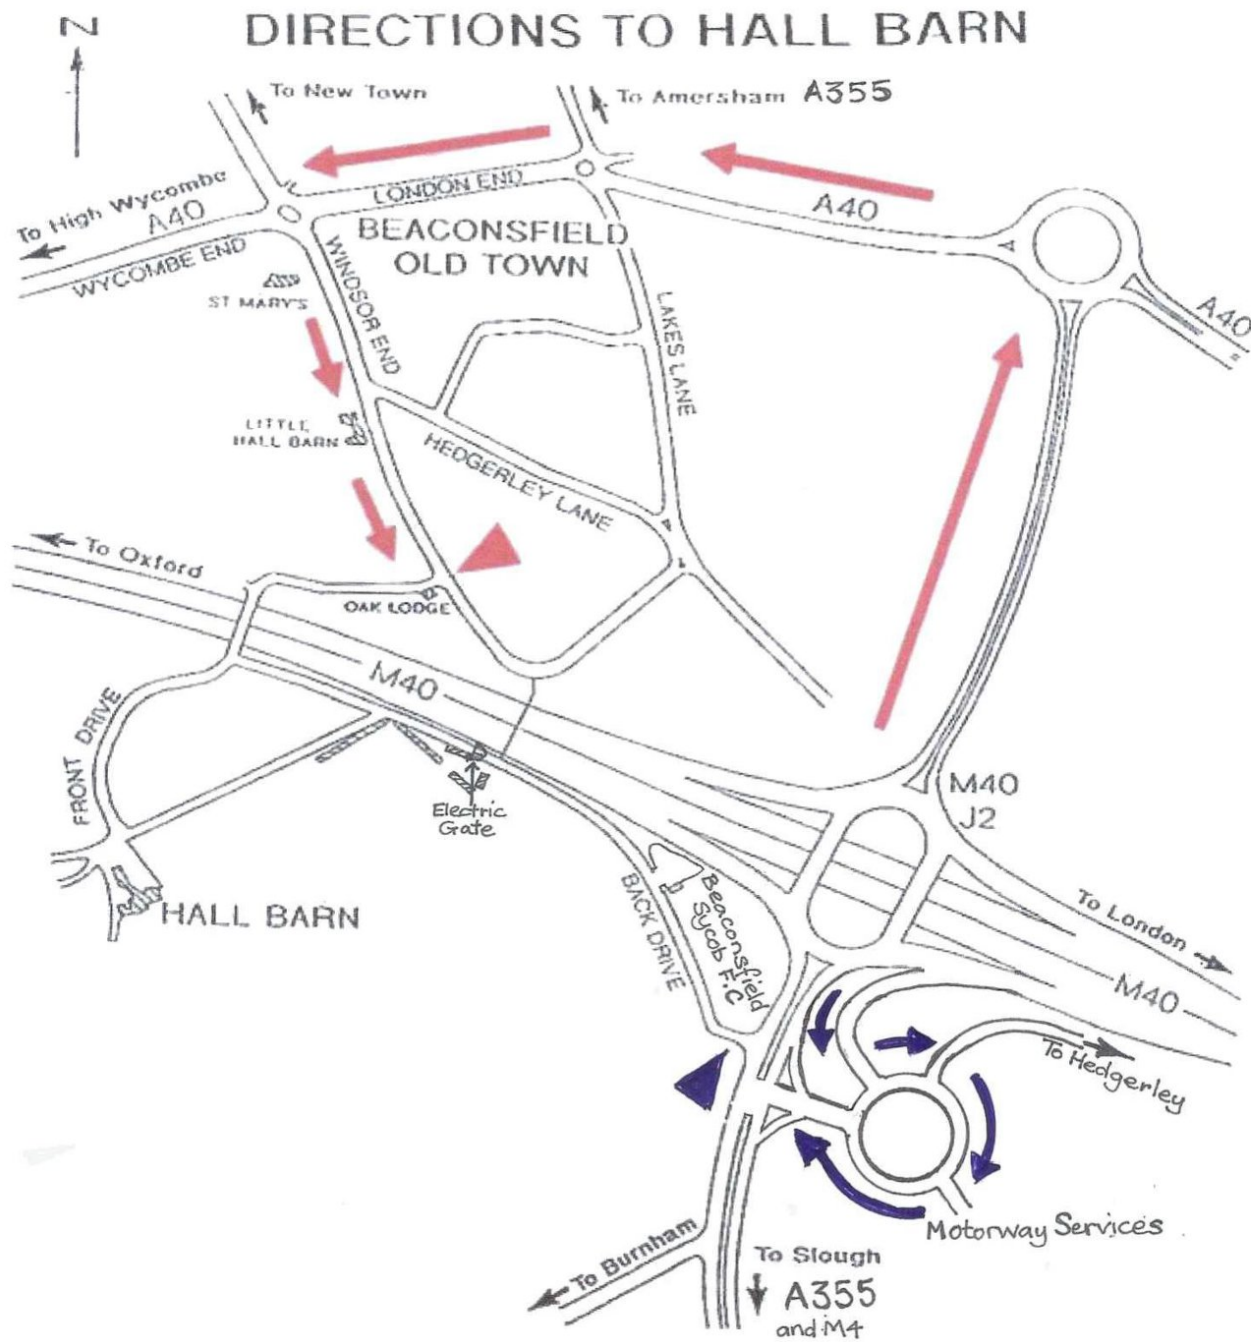

CLOSING DATE 23rd June 2021

Liability: Neither the L.M.C. nor the Host, accept any liability for any accident or injury, however occasioned, to persons, animals or property attending this event .

Directions: Watch for LMC. SIGNS in Beaconsfield. [Directions page 2](#)  
Turn left by the Church , after 200 yds turn right through Lodge Gates into the Estate. Follow estate road towards House, turn right by the house. Look for further LMC signs.

All LMC WORKING EVENTS ARE SPONSERED BY

**Follow Red Arrows on Plan**

**For cars and vehicles of NO MORE THAN 7.5 tonnes gross weight**

Access to Hall Barn Estate is permitted via the main gates down the hill in Windsor End on the right past the 'no speed limit' sign.