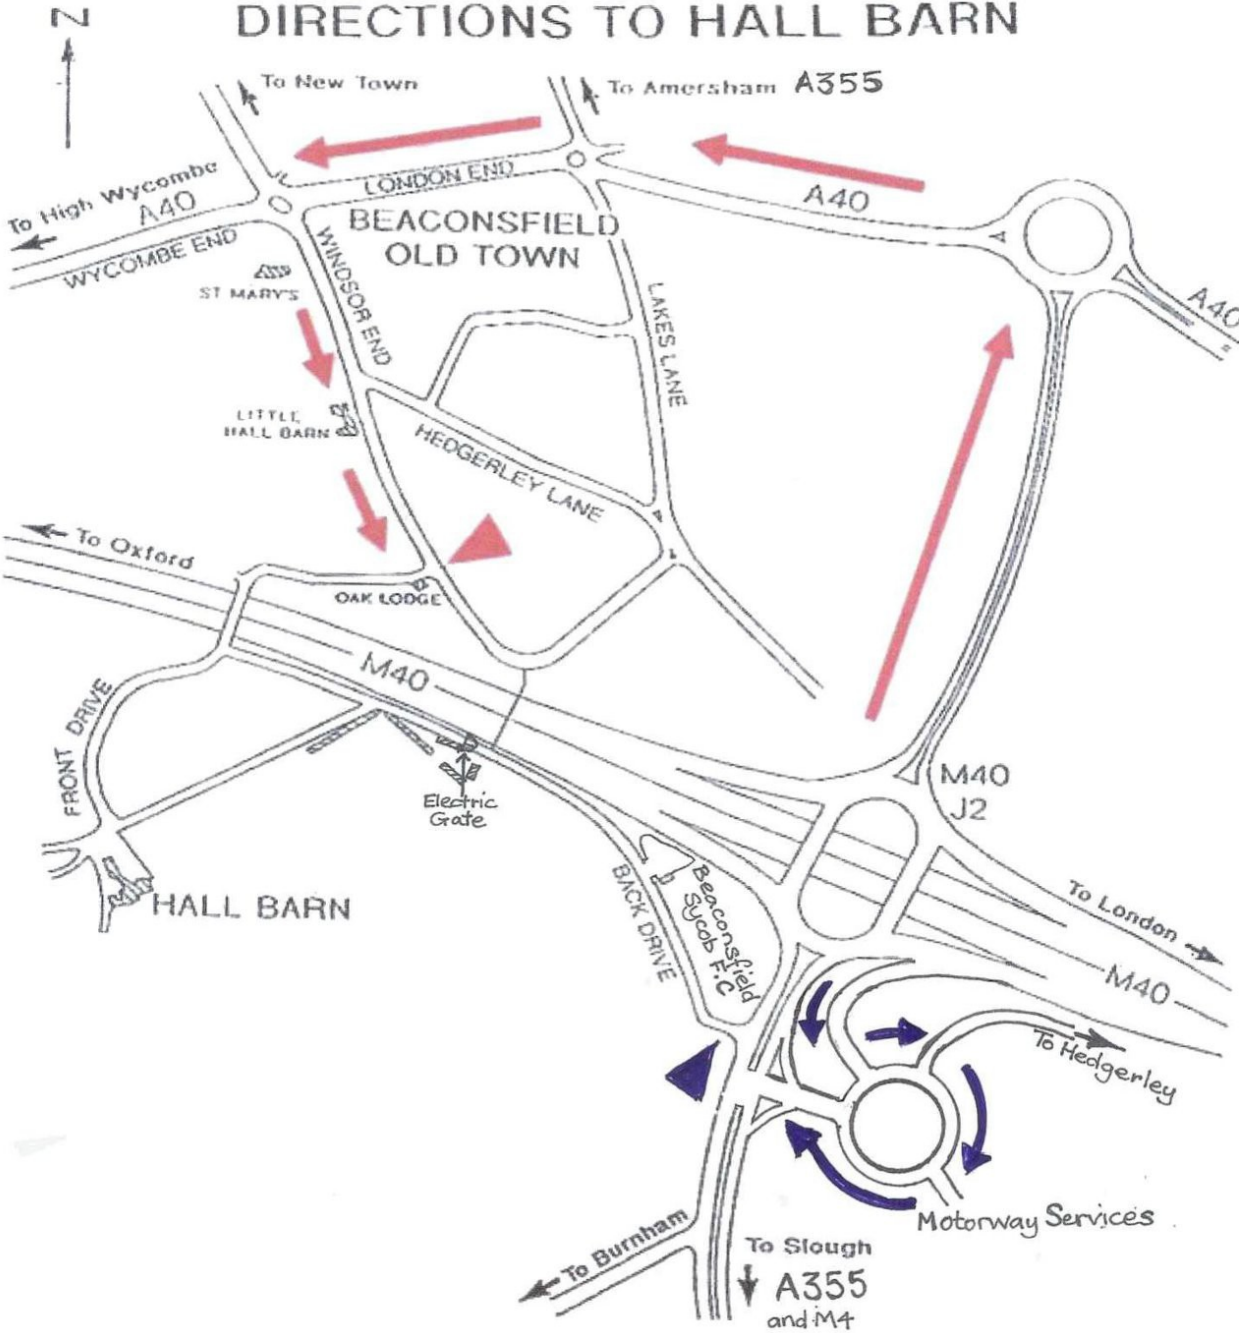

Directions: Watch for LMC. SIGNS in Beaconsfield. **Directions page 2**
Turn left by the Church , after 200 yds turn right through
Lodge Gates into the Estate. Follow estate road towards
House, turn right by the house. Look for further LMC signs.
Sat Nav = HP9 2SQ
What3Words = snacks.blocks.habit

All LMC WORKING EVENTS ARE SPONSERED BY

DIRECTIONS TO HALL BARN

Follow Red Arrows on Plan

For cars and vehicles of NO MORE THAN 7.5 tonnes gross weight

Access to Hall Barn Estate is permitted via the main gates down the hill in Windsor End on the right past the 'no speed limit' sign.